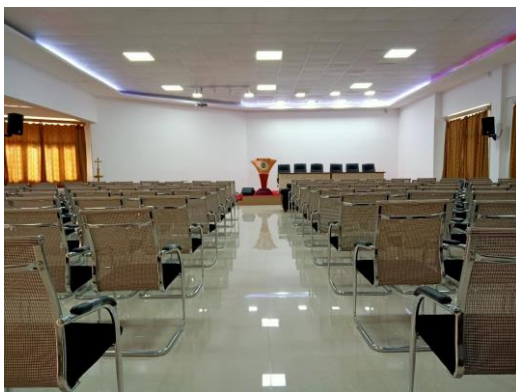

ST ANTHONY'S COLLEGE

(A Don Bosco Institution)

SHILLONG 793 001, Meghalaya - India

NAAC Re-Accredited with 'A'

College with Potential for Excellence (UGC)

Metric – 4.1.2 - Institutional facilities for sports, games (indoor, outdoor), gymnasium, yoga centre etc. and cultural activities

- **Conference Hall:** An indoor facility of size 46' by 45'10", established in the year 1994, houses a stage, seating area and two entry/exit points. Used for cultural activities and other programmes throughout the year.

Conference Hall (Geo-tag link: [View](#))

- **Executive Conference Hall:** An indoor facility of size 33'5" by 57'8", established in the year 2018, houses a stage, 171 seats and two entry/exit points. It is used for cultural activities and other programmes throughout the year.

Executive Conference Hall ([View](#))

ST ANTHONY'S COLLEGE

(A Don Bosco Institution)

SHILLONG 793 001, Meghalaya - India

NAAC Re-Accredited with 'A'

College with Potential for Excellence (UGC)

- **Auditorium:** An indoor facility of size 99' by 48'6", established in the year 1994, houses a stage with backstage area, 365 seats with balcony of area 48' by 30'4" and 312 seats. There are multiple entry/exit points. The auditorium is used for cultural activities and other programmes throughout the year.